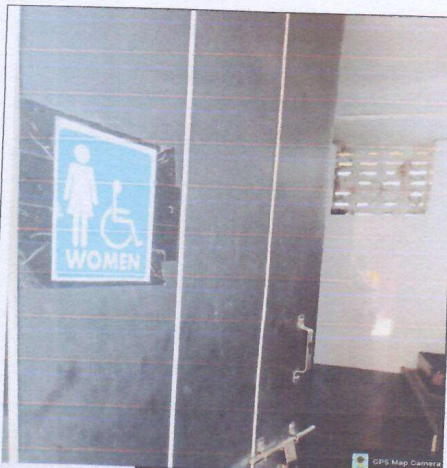

Bhoom, Maharashtra, India
FM78+86H, behind the sp college, Bhoom,
Maharashtra 413504, India
Lat 18.463065°
Long 75.665749°
22/02/23 10:23 AM